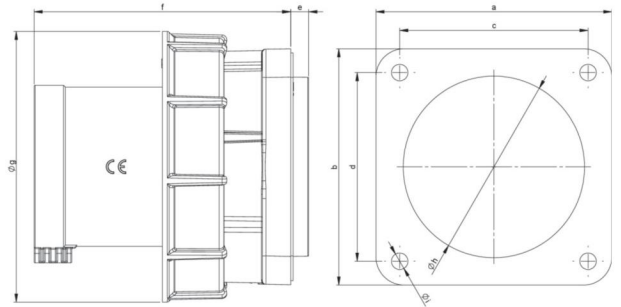

article#	<b>635-6xs</b>
article description	<b>CEE-flanged plug straight 63A 5p 6h IP67 POWER TWIST black</b>
description long	CEE-flanged plug straight 63A 5p 6h IP67 POWER TWIST black housing material: PA6 rated current: 63A number of poles: 5 (3P+N+PE) clock-position: 6h rated voltage/frequency: 200/346V~ - 240/415V~ / 50+60Hz contacts: brass nickel plated, with pilot pin connection technology: frame terminals with screws dimensions (flange/fixing center): 100x100 mm / 80x80 mm IP protection class: IP66/IP67
GTIN (EAN)	9003399713897
country of origin	AT
customs number	85366990
net weight	0.570 kg
packaging quantity	2
minimum order quantity	2

ETIM 9.0	EC001319
IEC-amperage	63 A
Voltage according to EN 60309-2	400 V (50+60 Hz) red
Number of poles	5
Clock hour position	6 h
Identification colour	Red
RAL-number	9005
Degree of protection (IP)	IP67
Connection system	Screwed terminal
Construction type	Built-up device plug
Angle of plug	Straight
Material	Plastic
Contact material	CuZn
Surface treatment contacts	Nickel-plated

a	100 mm
b	100 mm
c	80 mm
d	80 mm
e	8 mm
f	109 mm
g	115 mm
h	77 mm
i	7 mm
wire flexible	6-16 mm <sup>2</sup>
wire solid	6-25 mm <sup>2</sup>
contact screws	200 Ncm
connecting screws	200 Ncm
dismantling length	100 mm
stripping length	15-18 mm
ambient temperature	-25 – 40 °C
temperature resistance	-25 – 80 °C