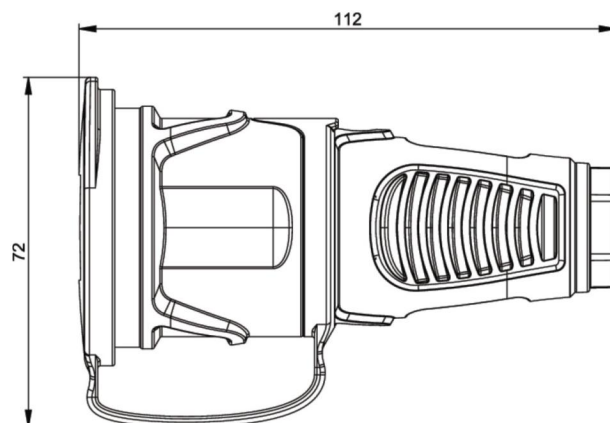

article#	2521-sr
article description	Taurus2 solid rubber safety connector cap nat IP54 (black/red)
description long	Safety connector series Taurus2 - solid rubber with cap color (housing/ring/cover): black/red/red material (housing/contact carrier): TPE/TPE earthing system: Austrian/German 16A/ 250V AC / 3p (2P+E), protection rating: IP54
GTIN (EAN)	9003399465277
country of origin	AT
customs number	85366990
net weight	0.095 kg
packaging quantity	20
minimum order quantity	20

ETIM 9.0	EC001327
Model	Coupler CEE 7/3 (Typ F)
Material	Full rubber
Material quality	Thermoplastic
For heavy conditions according to VDE	True
Degree of protection (IP)	IP54
Insert direction	Straight
Connection system	Screwed terminal
Colour	Black
Number of poles	3
Nominal voltage	250 V
Nominal current	16 A

K (cable Ø)	6-13 mm
wire flexible	1-2,5 mm ²
contact screws	80 Ncm
strain relief	110 Ncm
dismantling length	30 mm
stripping length	7 mm

<https://www.pcelectric.at/shop/en/?func=detail&artnr=2521-sr>