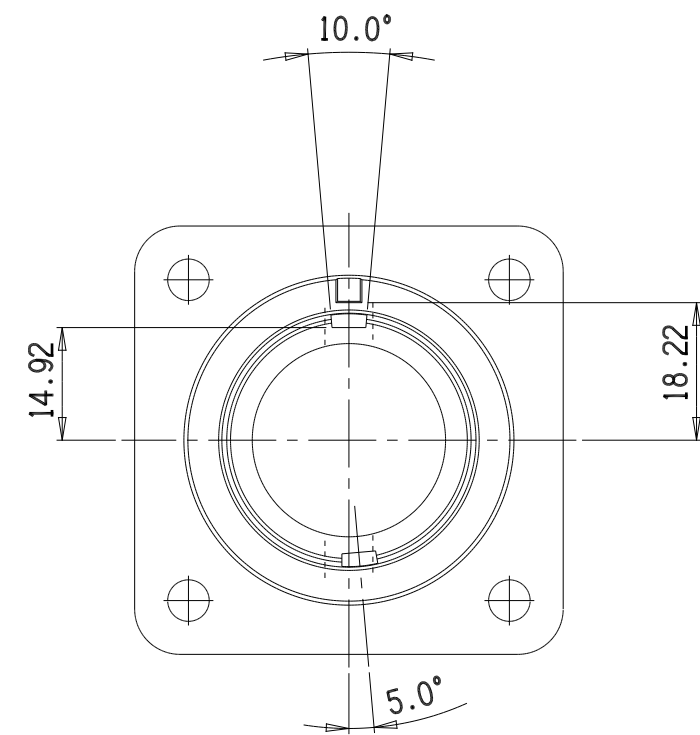

Section on CL

 <p>PHASE 3 CONNECTORS</p>		<p>Phase 3 Connectors Limited 61 Nasmyth Road Southfield Industrial Estate Glenrothes Fife KY6 2SD TEL. 01592 775995</p>	
MATERIAL	PBT	SCALE	1:1
DRAWN	A R W	DATE	4 Dec 19
<p>TITLE</p> <p>POWERSAFE Line 1 Panel Female Insulator</p>		<p>Third Angle Projection</p> <p>ISSUE</p> <p>1</p> <p>DRG. No.</p> <p>PS001</p>	