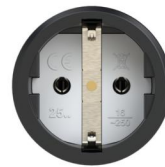

PCE data sheet

article#	2511-sb
article description	Taurus2 rubber safety connector cap nat IP54 (black/blue)
description long	Safety connector series Taurus2 - rubber with cap color (housing/ring/cover): black/blue/black material (housing/contact carrier): TPE/PA6 earthing system: Austrian/German 16A / 250V AC / 3p (2P+E), protection rating: IP54
GTIN (EAN)	9003399467318
country of origin	AT
customs number	85366990
packaging quantity	20
minimum order quantity	200

ETIM 7.0	EC001327
Model	Protective contact (SCHUKO)
Material	Rubber
Material quality	Thermoplastic
For heavy conditions (in accordance with VDE)	True
Degree of protection (IP)	IP54
Angle of plug	Straight
Connection system	Screwed terminal
Colour	Black
Number of poles	3
Nominal voltage	250 V
Nominal current	16 A

K (cable Ø)	6-13 mm
wire flexible	1-2,5 mm ²
contact screws	80 Ncm
strain relief	110 Ncm
dismantling length	30 mm
stripping length	7 mm

www.manufacturer-safety.info