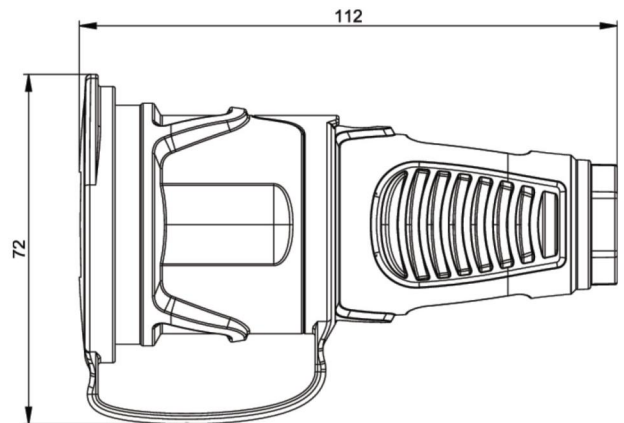

PCE data sheet

article#	2511-sb
article description	Taurus2 rubber safety connector cap nat IP54 (black/blue)
description long	Safety connector series Taurus2 - rubber with cap color (housing/ring/cover): black/blue/black material (housing/contact carrier): TPE/PA6 earthing system: Austrian/German 16A / 250V AC / 3p (2P+E), protection rating: IP54
GTIN (EAN)	9003399467318
country of origin	AT
customs number	85366990
packaging quantity	20
minimum order quantity	200

ETIM 7.0	EC001327
Model	Protective contact (SCHUKO)
Material	Rubber
Material quality	Thermoplastic
For heavy conditions (in accordance with VDE)	True
Degree of protection (IP)	IP54
Angle of plug	Straight
Connection system	Screwed terminal
Colour	Black
Number of poles	3
Nominal voltage	250 V
Nominal current	16 A

K (cable Ø)	6-13 mm
wire flexible	1-2,5 mm ²
contact screws	80 Ncm
strain relief	110 Ncm
dismantling length	30 mm
stripping length	7 mm

www.manufacturer-safety.info