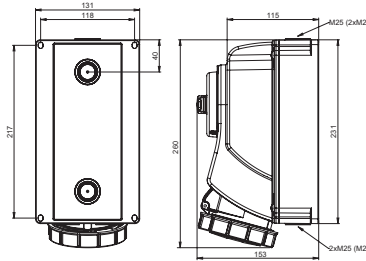

## Container Flanged socket straight

- 32A 4p 3h 440V
- nickel-plated contacts
- flange = 75 x 75
- fixing center = 60 x 60

IP67 watertight

3242-3v

pack.unit: 10

## Container Flanged socket sloping

- 32A 4p 3h 440V
- flange = 80 x 97 mm
- fixing center = 60 x 73 mm

IP67 watertight

4242-3f78v

pack.unit: 10

### Container Switched interlocked socket

- 32A 4p 3h 440V
- nickel-plated contacts
- up to 3 x M25 cable entries
- mechanical interlock
- lockable by padlock

IP67 watertight

75242-3

pack.unit: 1