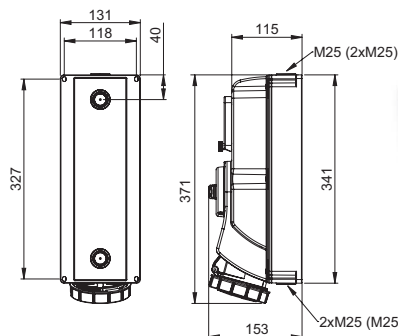

## Container Wall socket

- 32A 4p 3h 440V
- nickel-plated contacts

IP67 watertight

1242-3v

pack.unit: 5

height=108mm  
angle=15°

## Container Flanged socket straight

- 32A 4p 3h 440V
- nickel-plated contacts
- flange = 75 x 75
- fixing center = 60 x 60

IP67 watertight

3242-3v

pack.unit: 10

### Container Switched interlocked socket with DIN rail

- 32A 4p 3h 440V
- nickel-plated contacts
- DIN rail with window for 5 modules
- up to 3 x M25 cable entries
- mechanical interlock
- lockable by padlock

IP67 watertight

76242-3

pack.unit: 1

- compact design for wall mounting
- nickel-plated contacts
- Series 76/78... with window for 5 units, cap dimensions: 45mm
- mechanical interlock:
  - after plugging and switching-on **plug is locked**
  - after switching-off and unplugging **switch is locked**
- all components are mounted on bottom
- **large connecting area - easy of installation**
- possibility for wiring through
- ready wired for connection
- at switch-off position: lockable by padlock (40 mm)