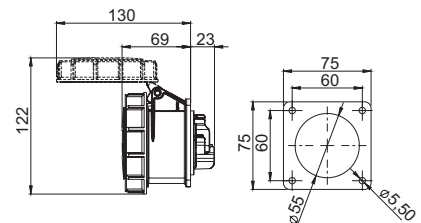

## Container Wall socket

- 32A 4p 3h 440V
- nickel-plated contacts

IP67 watertight

1242-3v

pack.unit: 5

height=108mm  
angle=15°

## Container Flanged socket straight

- 32A 4p 3h 440V
- nickel-plated contacts
- flange = 75 x 75
- fixing center = 60 x 60

IP67 watertight

3242-3v

pack.unit: 10

## Container Flanged socket sloping

- 32A 4p 3h 440V
- flange = 80 x 97 mm
- fixing center = 60 x 73 mm

IP67 watertight

4242-3f78v

pack.unit: 10