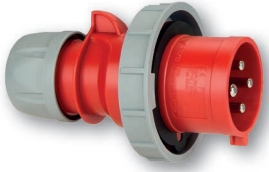

## Shark Container Plug

- 32A 4p 3h 440V
- nickel-plated contacts

IP67 watertight

0242-3v

pack.unit: 10

## Shark Container Connector

- 32A 4p 3h 440V
- nickel-plated contacts

IP67 watertight

2242-3v

pack.unit: 10

## Container Wall socket

- 32A 4p 3h 440V
- nickel-plated contacts

IP67 watertight

1242-3v

pack.unit: 5

height=108mm  
angle=15°

## Container Flanged socket straight

- 32A 4p 3h 440V
- nickel-plated contacts
- flange = 75 x 75
- fixing center = 60 x 60

IP67 watertight

3242-3v

pack.unit: 10