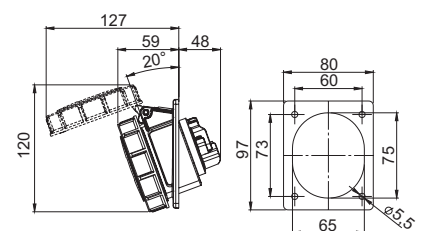

## Container Flanged socket straight

- 32A 4p 3h 440V
- nickel-plated contacts
- flange = 75 x 75
- fixing center = 60 x 60

IP67 watertight

3242-3v

pack.unit: 10

## Container Flanged socket sloping

- 32A 4p 3h 440V
- flange = 80 x 97 mm
- fixing center = 60 x 73 mm

IP67 watertight

4242-3f78v

pack.unit: 10