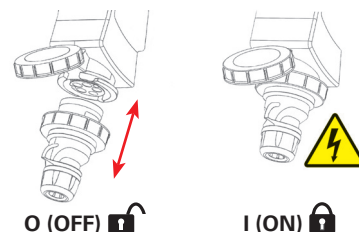

### Container Switched interlocked socket with DIN rail

- 32A 4p 3h 440V
- nickel-plated contacts
- DIN rail with window for 5 modules
- up to 3 x M25 cable entries
- mechanical interlock
- lockable by padlock

IP67 watertight

76242-3

pack.unit: 1

- compact design for wall mounting
- nickel-plated contacts
- Series 76/78... with window for 5 units, cap dimensions: 45mm
- mechanical interlock:
  - after plugging and switching-on **plug is locked**
  - after switching-off and unplugging **switch is locked**
- all components are mounted on bottom
- **large connecting area - easy of installation**
- possibility for wiring through
- ready wired for connection
- at switch-off position: lockable by padlock (40 mm)

Detailed information see page 102 ... „Switched interlocked sockets“.