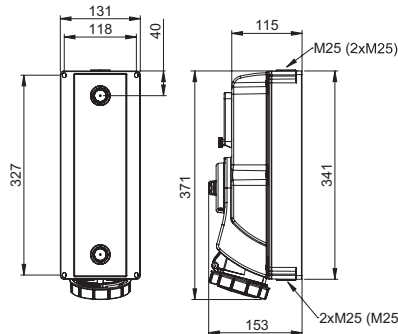

## Container Flanged socket straight

- 32A 4p 3h 440V
- nickel-plated contacts
- flange = 75 x 75
- fixing center = 60 x 60

IP67 watertight

3242-3v

pack.unit: 10

### Container Switched interlocked socket

- 32A 4p 3h 440V
- nickel-plated contacts
- up to 3 x M25 cable entries
- mechanical interlock
- lockable by padlock

IP67 watertight

75242-3

pack.unit: 1

### Container Switched interlocked socket with fuse

- 32A 4p 3h 440V
- nickel-plated contacts
- cylindrical fuse 14x51
- up to 3 x M25 cable entries
- mechanical interlock
- lockable by padlock

IP67 watertight

### Container Switched interlocked socket with DIN rail

- 32A 4p 3h 440V
- nickel-plated contacts
- DIN rail with window for 5 modules
- up to 3 x M25 cable entries
- mechanical interlock
- lockable by padlock