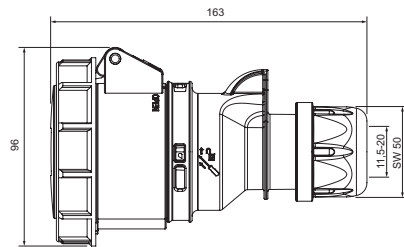

## Shark Container Plug

- 32A 4p 3h 440V
- nickel-plated contacts

IP67 watertight

0242-3v

pack.unit: 10

## Shark Container Connector

- 32A 4p 3h 440V
- nickel-plated contacts

IP67 watertight

2242-3v

pack.unit: 10

## Container Wall socket

- 32A 4p 3h 440V
- nickel-plated contacts

IP67 watertight

1242-3v

pack.unit: 5

height=108mm  
angle=15°

## Container Flanged socket straight

- 32A 4p 3h 440V
- nickel-plated contacts
- flange = 75 x 75
- fixing center = 60 x 60

IP67 watertight

3242-3v

pack.unit: 10