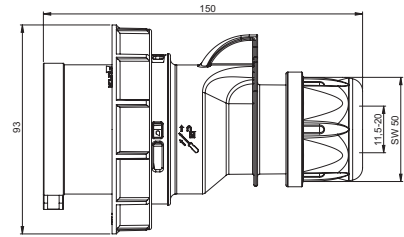

## Shark Container Plug

- 32A 4p 3h 440V
- nickel-plated contacts

IP67 watertight

0242-3v

pack.unit: 10

## Shark Container Connector

- 32A 4p 3h 440V
- nickel-plated contacts

IP67 watertight

2242-3v

pack.unit: 10

## Container Wall socket

- 32A 4p 3h 440V
- nickel-plated contacts

IP67 watertight

1242-3v

pack.unit: 5

height=108mm  
angle=15°

## Container Flanged socket straight

- 32A 4p 3h 440V
- nickel-plated contacts
- flange = 75 x 75
- fixing center = 60 x 60

IP67 watertight

3242-3v

pack.unit: 10