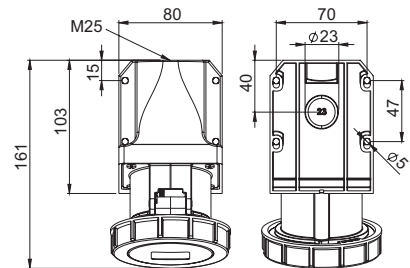

## Shark Container Connector

- 32A 4p 3h 440V
- nickel-plated contacts

IP67 watertight

2242-3v

pack.unit: 10

## Container Wall socket

- 32A 4p 3h 440V
- nickel-plated contacts

IP67 watertight

1242-3v

pack.unit: 5

height=108mm  
angle=15°

## Container Flanged socket straight

- 32A 4p 3h 440V
- nickel-plated contacts
- flange = 75 x 75
- fixing center = 60 x 60

IP67 watertight

3242-3v

pack.unit: 10

## Container Flanged socket sloping

- 32A 4p 3h 440V
- flange = 80 x 97 mm
- fixing center = 60 x 73 mm

IP67 watertight

4242-3f78v

pack.unit: 10