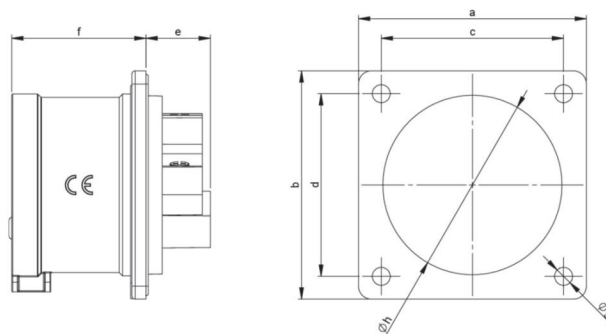

article#	<b>623-6x</b>
article description	<b>CEE-flanged plug 70x70 straight 32A 3p 6h IP44 black</b>
description long	CEE-flanged plug 70x70 straight 32A 3p 6h IP44 black housing material: PA6 rated current: 32A number of poles: 3 (2P+PE) clock-position: 6h rated voltage/frequency: 200-250V~ / 50+60Hz contacts: brass connection technology: screw terminals dimensions (flange/fixing center): 70x70 mm / 56x56 mm IP protection class: IP44
GTIN (EAN)	9003399751844
country of origin	AT
customs number	85366990
net weight	0.125 kg
packaging quantity	10
minimum order quantity	10

ETIM 9.0	EC001319
IEC-amperage	32 A
Voltage according to EN 60309-2	230 V (50+60 Hz) blue
Number of poles	3
Clock hour position	6 h
Identification colour	Blue
Degree of protection (IP)	IP44
Connection system	Screwed terminal
Construction type	Built-up device plug
Angle of plug	Straight
Material	Plastic
Contact material	CuZn
Surface treatment contacts	Untreated

a	70 mm
b	70 mm
c	56 mm
d	56 mm
e	21 mm
f	51 mm
g	5,5 mm
h	55 mm
wire flexible	2,5-6 mm <sup>2</sup>
wire solid	2,5-10 mm <sup>2</sup>
contact screws	110 Ncm
dismantling length	50 mm
stripping length	12-14 mm
ambient temperature	-25 – 40 °C
temperature resistance	-25 – 80 °C