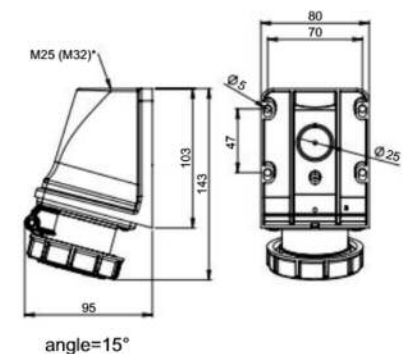

Extra-low voltage – plugs and sockets

Wall mounted plug IP44

	16 Amp		32 Amp	
	2	3	2	3
Poles	2	3	2	3
a [mm]	106	106	106	106
Height [mm]	77	77	77	77
M [mm]	25	25	25	25
Wire flexible [mm²]	4-10			
Wire solid [mm²]	4-10			
Contact screws [Ncm]	110			
Weight [g]	165	180	165	180

- with screw terminals
- housing material: PA6
- contacts: nickel-plated
- top and rear entry
- incl. threaded cable grommet

IP44 splashproof

Flanged plug straight IP44

	16 Amp		32 Amp	
	2	3	2	3
Poles	2	3	2	3
Flange a x b [mm]	70	70	70	70
Fixing center c x d [mm]	56	56	56	56
e [mm]	19	19	19	19
f [mm]	28	28	28	28
g [mm]	5	5	5	5
h [mm]	43	43	43	43
Wire flexible [mm²]	4-10			
Wire solid [mm²]	4-10			
Contact screws [Ncm]	110			
Weight [g]	77	93	77	93

- with screw terminals
- housing material: PA6
- contacts: nickel-plated
- According to EN 60309:
For correct use a locking device has to be provided (see page 10)

IP44 splashproof

Wall socket IP44

	16 Amp		32 Amp	
	2	3	2	3
Poles	2	3	2	3
a [mm]	119	119	119	119
Height [mm]	85	85	85	85
M [mm]	25	25	25	25
Wire flexible [mm²]	1-10			
Wire solid [mm²]	1,5-10			
Contact screws [Ncm]	110			
Weight [g]	198	215	198	215

- with screw terminals
- housing material: PA6
- contacts: nickel-plated
- top and rear entry
- incl. threaded cable grommet

IP44 splashproof

Wall socket IP66/67

	16 Amp		32 Amp	
	2	3	2	3
Poles	2	3	2	3
a [mm]	143	143	143	143
Height [mm]	95	95	95	95
M [mm]	25	25	25	25
Wire flexible [mm²]	1-10			
Wire solid [mm²]	1,5-10			
Contact screws [Ncm]	110			
Weight [g]	231	251	231	251