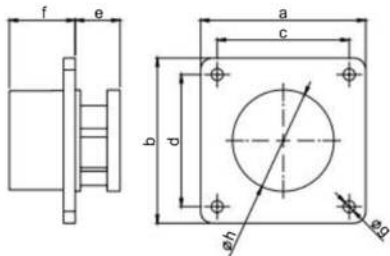

Extra-low voltage – plugs and sockets

Wall mounted plug IP44

	16 Amp		32 Amp	
	2	3	2	3
Poles	2	3	2	3
a [mm]	106	106	106	106
Height [mm]	77	77	77	77
M [mm]	25	25	25	25
Wire flexible [mm²]	4-10			
Wire solid [mm²]	4-10			
Contact screws [Ncm]	110			
Weight [g]	165	180	165	180

- with screw terminals
- housing material: PA6
- contacts: nickel-plated
- top and rear entry
- incl. threaded cable grommet

IP44 splashproof

Flanged plug straight IP44

	16 Amp		32 Amp	
	2	3	2	3
Poles	2	3	2	3
Flange a x b [mm]	70	70	70	70
Fixing center c x d [mm]	56	56	56	56
e [mm]	19	19	19	19
f [mm]	28	28	28	28
g [mm]	5	5	5	5
h [mm]	43	43	43	43
Wire flexible [mm²]	4-10			
Wire solid [mm²]	4-10			
Contact screws [Ncm]	110			
Weight [g]	77	93	77	93