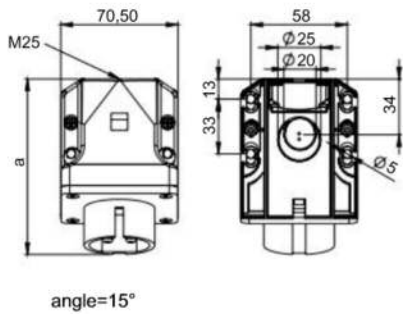

Extra-low voltage – plugs and sockets

Wall mounted plug IP44

	16 Amp		32 Amp	
	2	3	2	3
Poles	2	3	2	3
a [mm]	106	106	106	106
Height [mm]	77	77	77	77
M [mm]	25	25	25	25
Wire flexible [mm²]	4-10			
Wire solid [mm²]	4-10			
Contact screws [Ncm]	110			
Weight [g]	165	180	165	180

- with screw terminals
- housing material: PA6
- contacts: nickel-plated
- top and rear entry
- incl. threaded cable grommet

IP44 splashproof

Flanged plug straight IP44

	16 Amp		32 Amp	
	2	3	2	3
Poles	2	3	2	3
Flange a x b [mm]	70	70	70	70
Fixing center c x d [mm]	56	56	56	56
e [mm]	19	19	19	19
f [mm]	28	28	28	28
g [mm]	5	5	5	5
h [mm]	43	43	43	43
Wire flexible [mm²]	4-10			
Wire solid [mm²]	4-10			
Contact screws [Ncm]	110			
Weight [g]	77	93	77	93

- with screw terminals
- housing material: PA6
- contacts: nickel-plated
- According to EN 60309:
For correct use a locking device has to be provided (see page 10)

IP44 splashproof

Wall socket IP44

	16 Amp		32 Amp	
	2	3	2	3
Poles	2	3	2	3
a [mm]	119	119	119	119
Height [mm]	85	85	85	85
M [mm]	25	25	25	25
Wire flexible [mm²]	1-10			
Wire solid [mm²]	1,5-10			
Contact screws [Ncm]	110			
Weight [g]	198	215	198	215