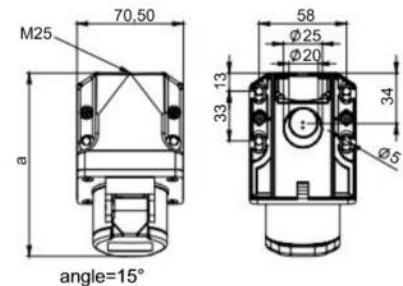

Extra-low voltage – plugs and sockets

Wall mounted plug IP44

	16 Amp		32 Amp	
	2	3	2	3
Poles	2	3	2	3
a [mm]	106	106	106	106
Height [mm]	77	77	77	77
M [mm]	25	25	25	25
Wire flexible [mm²]	4-10			
Wire solid [mm²]	4-10			
Contact screws [Ncm]	110			
Weight [g]	165	180	165	180

- with screw terminals
- housing material: PA6
- contacts: nickel-plated
- top and rear entry
- incl. threaded cable grommet

IP44 splashproof

Flanged plug straight IP44

	16 Amp		32 Amp	
	2	3	2	3
Poles	2	3	2	3
Flange a x b [mm]	70	70	70	70
Fixing center c x d [mm]	56	56	56	56
e [mm]	19	19	19	19
f [mm]	28	28	28	28
g [mm]	5	5	5	5
h [mm]	43	43	43	43
Wire flexible [mm²]	4-10			
Wire solid [mm²]	4-10			
Contact screws [Ncm]	110			
Weight [g]	77	93	77	93

- with screw terminals
- housing material: PA6
- contacts: nickel-plated
- According to EN 60309:
For correct use a locking device has to be provided (see page 10)

IP44 splashproof

Wall socket IP44

	16 Amp		32 Amp	
	2	3	2	3
Poles	2	3	2	3
a [mm]	119	119	119	119
Height [mm]	85	85	85	85
M [mm]	25	25	25	25
Wire flexible [mm²]	1-10			
Wire solid [mm²]	1,5-10			
Contact screws [Ncm]	110			
Weight [g]	198	215	198	215

- with screw terminals
- housing material: PA6
- contacts: nickel-plated
- top and rear entry
- incl. threaded cable grommet

IP44 splashproof

Wall socket IP66/67

	16 Amp		32 Amp	
	2	3	2	3
Poles	2	3	2	3
a [mm]	143	143	143	143
Height [mm]	95	95	95	95
M [mm]	25	25	25	25
Wire flexible [mm²]	1-10			
Wire solid [mm²]	1,5-10			
Contact screws [Ncm]	110			
Weight [g]	231	251	231	251